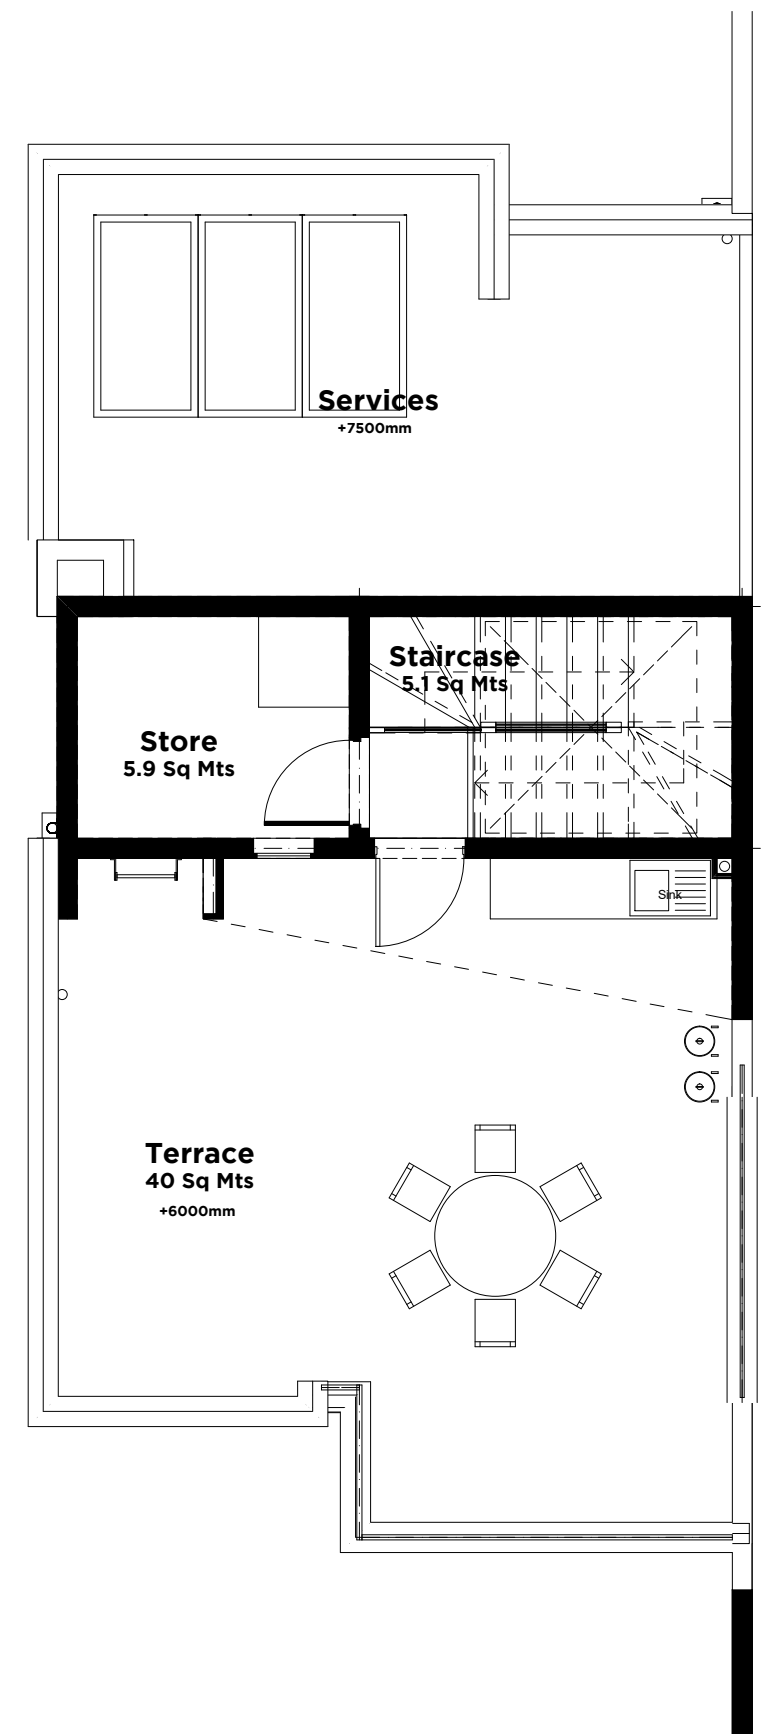

UNIT 3U
3 Bedroom
232 Sq Mts

Ground Floor Plan

First Floor Plan

Second Floor Plan