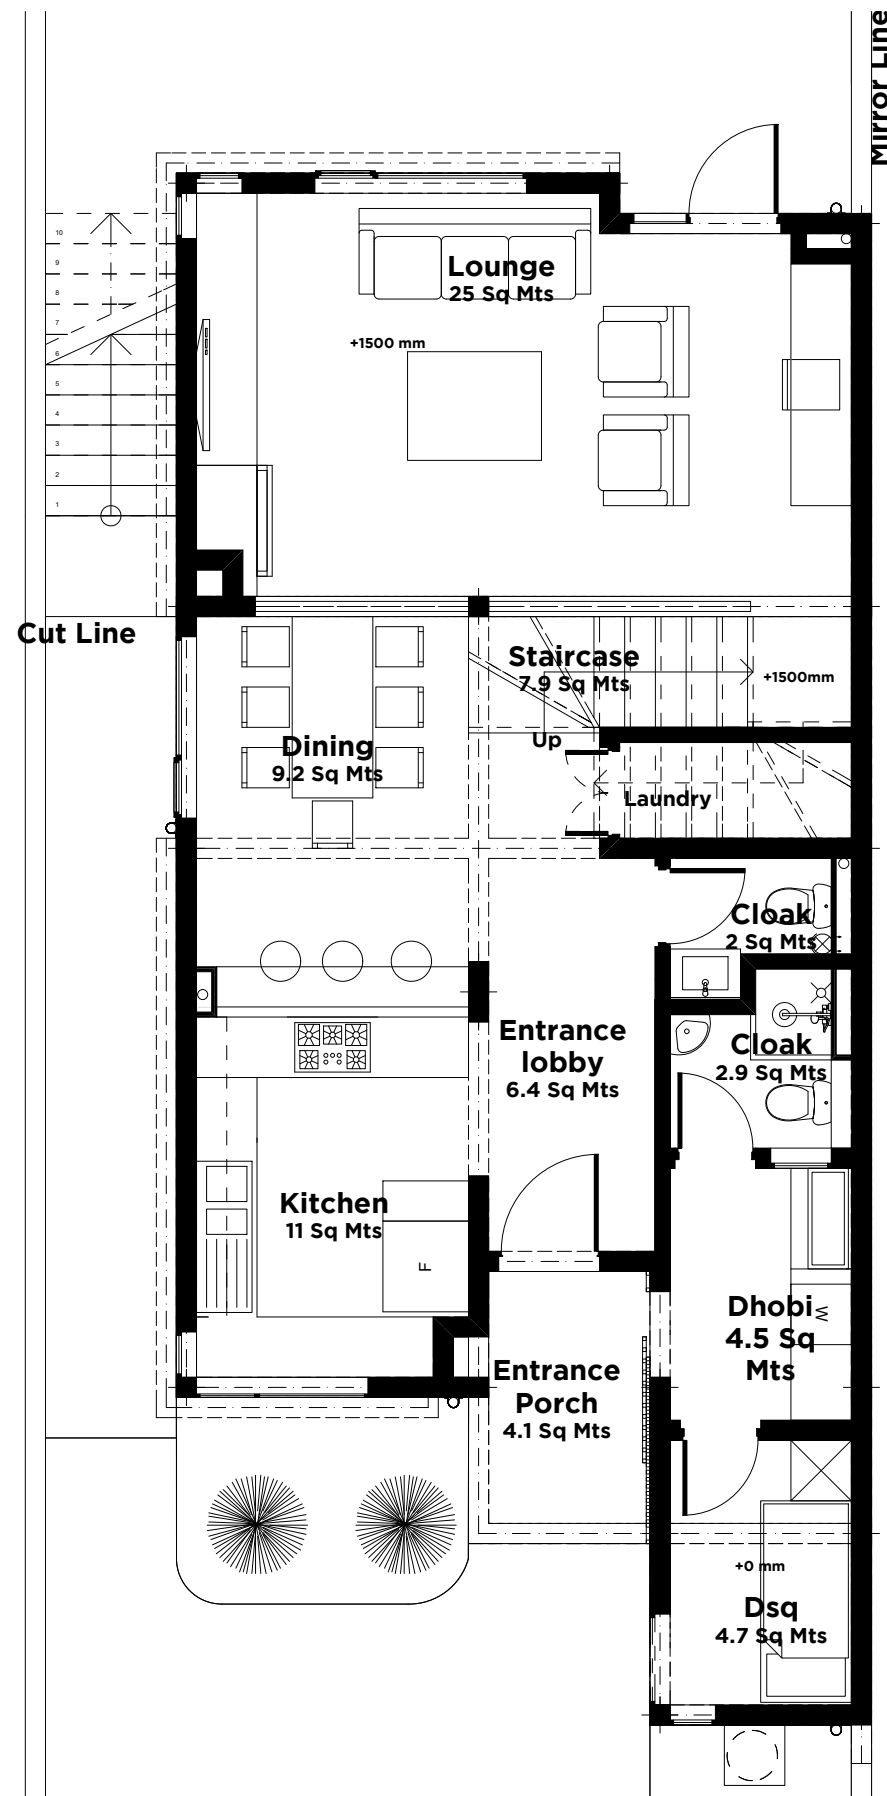

UNIT 3U
3 Bedroom
232 Sq Mts

Ground Floor Plan

First Floor Plan

Second Floor Plan