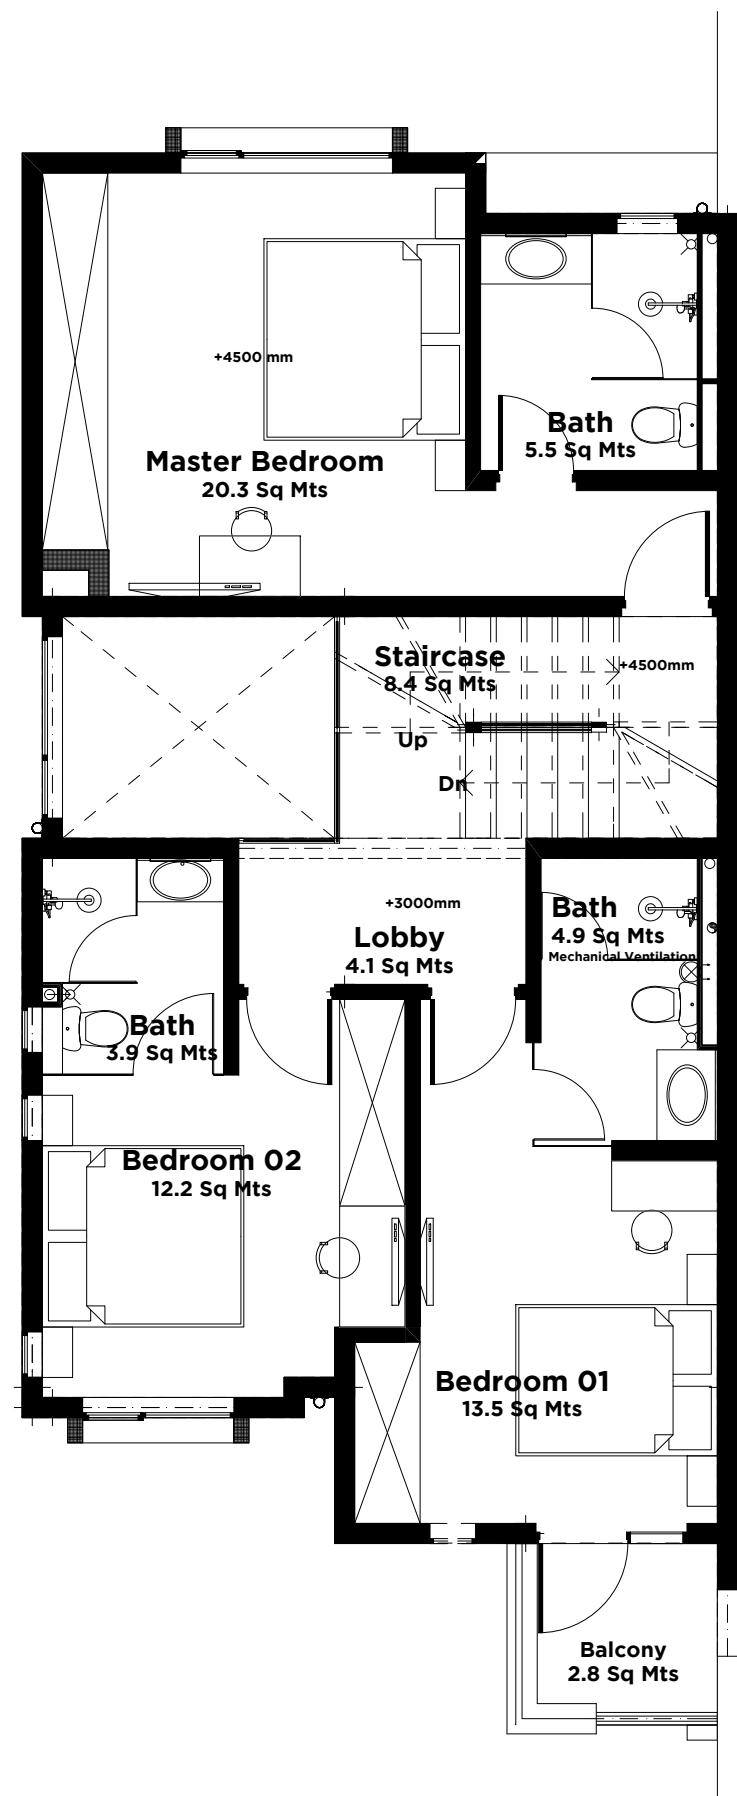

UNIT 3U
3 Bedroom
232 Sq Mts

Ground Floor Plan

First Floor Plan

Second Floor Plan