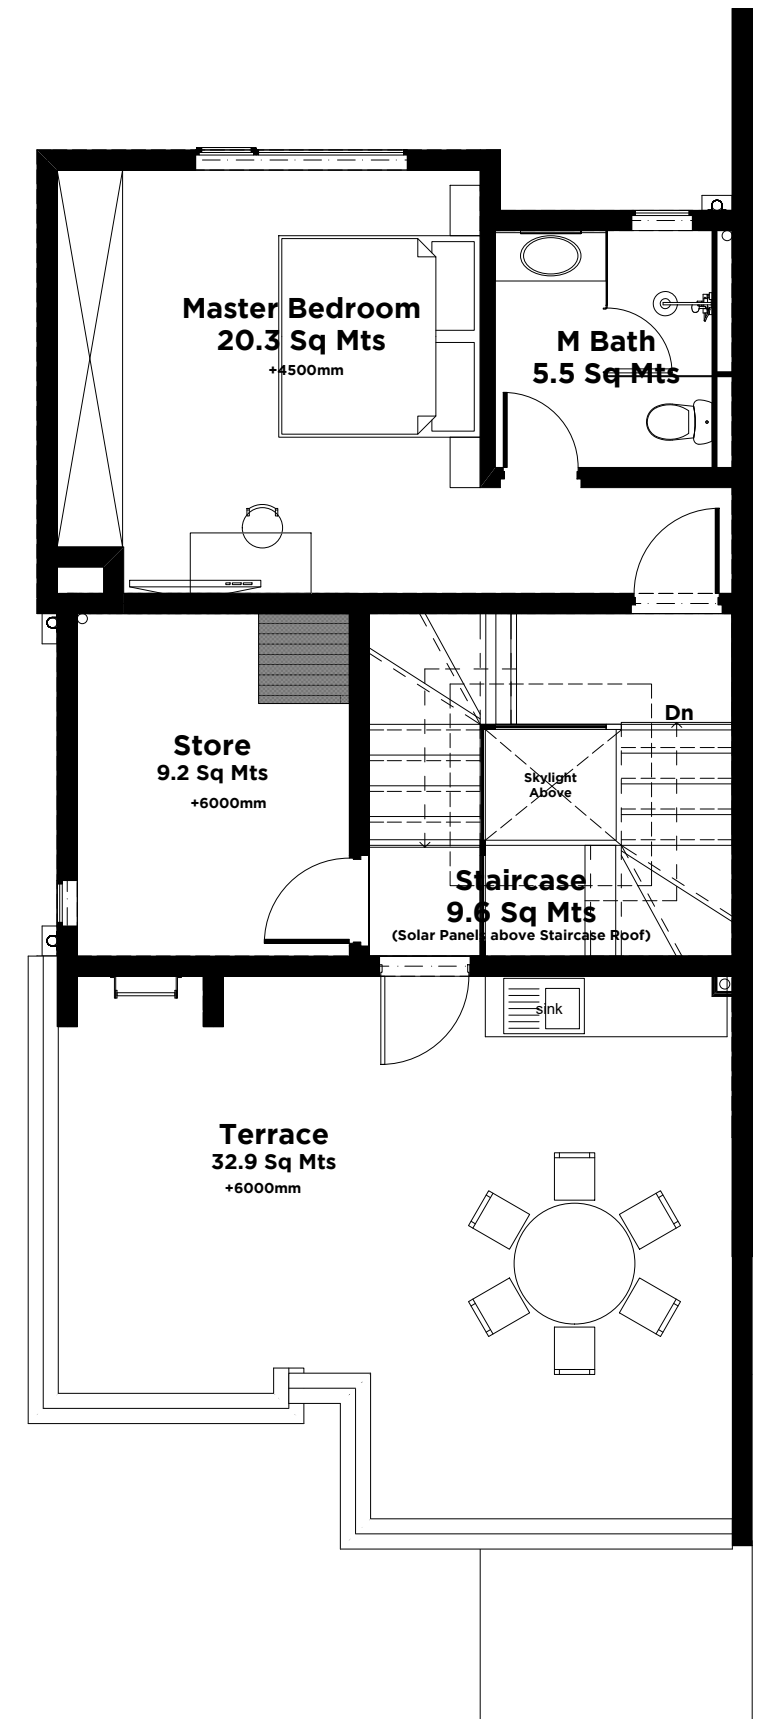

UNIT 4D
 4 Bedroom
 272 Sq Mts

Ground Floor Plan

First Floor Plan

Second Floor Plan