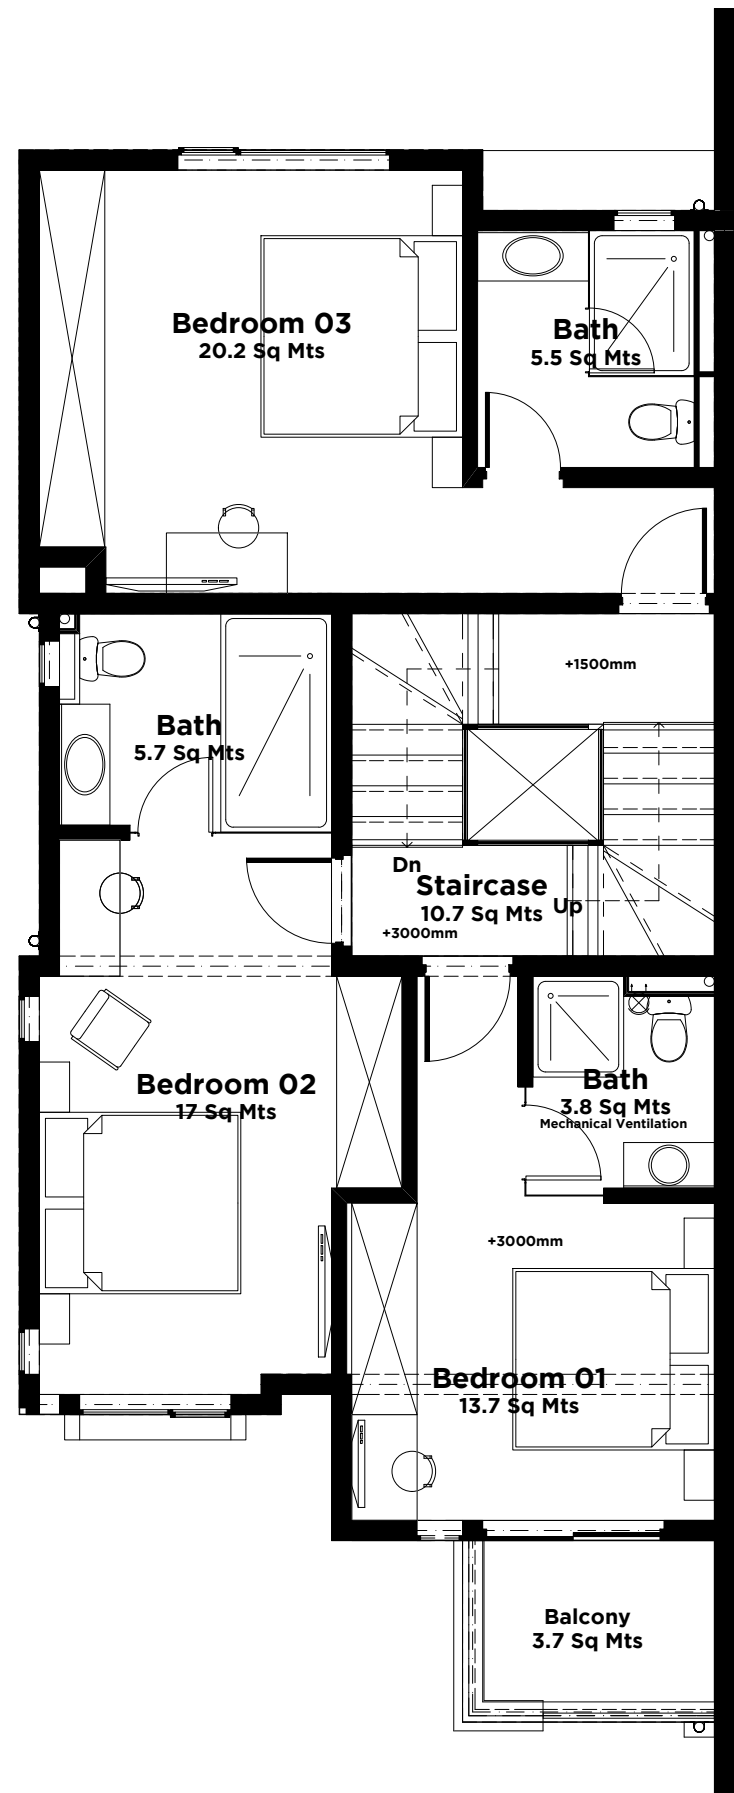

UNIT 4D
 4 Bedroom
 272 Sq Mts

Ground Floor Plan

First Floor Plan

Second Floor Plan