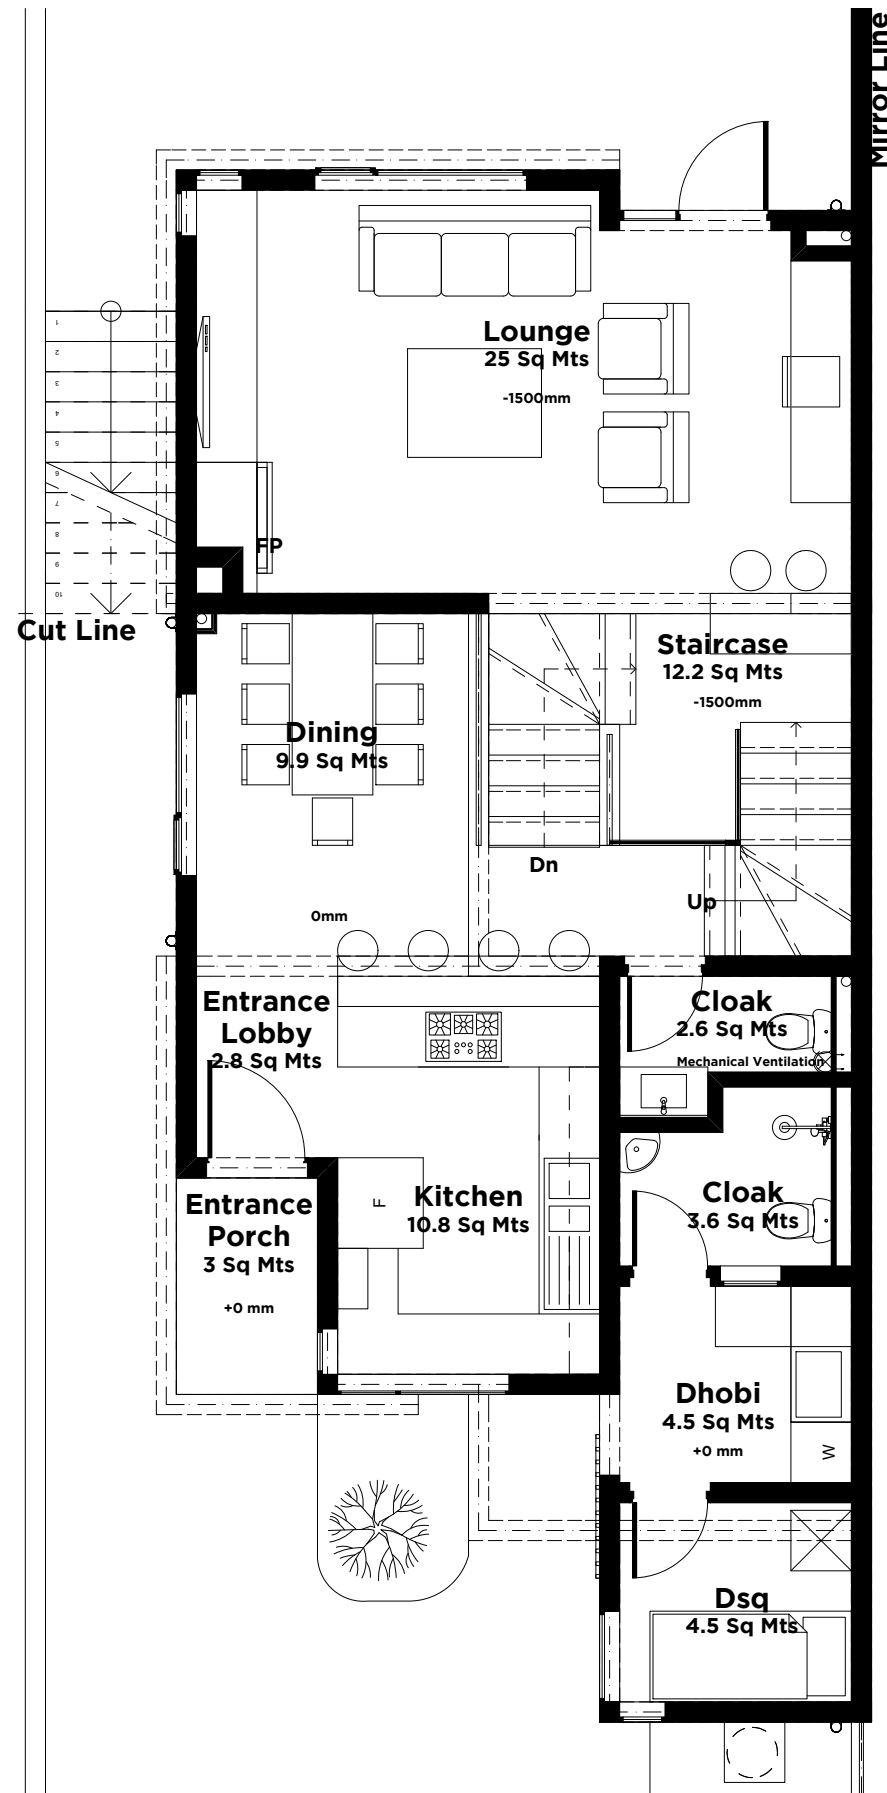

UNIT 4D
 4 Bedroom
 272 Sq Mts

Ground Floor Plan

First Floor Plan

Second Floor Plan