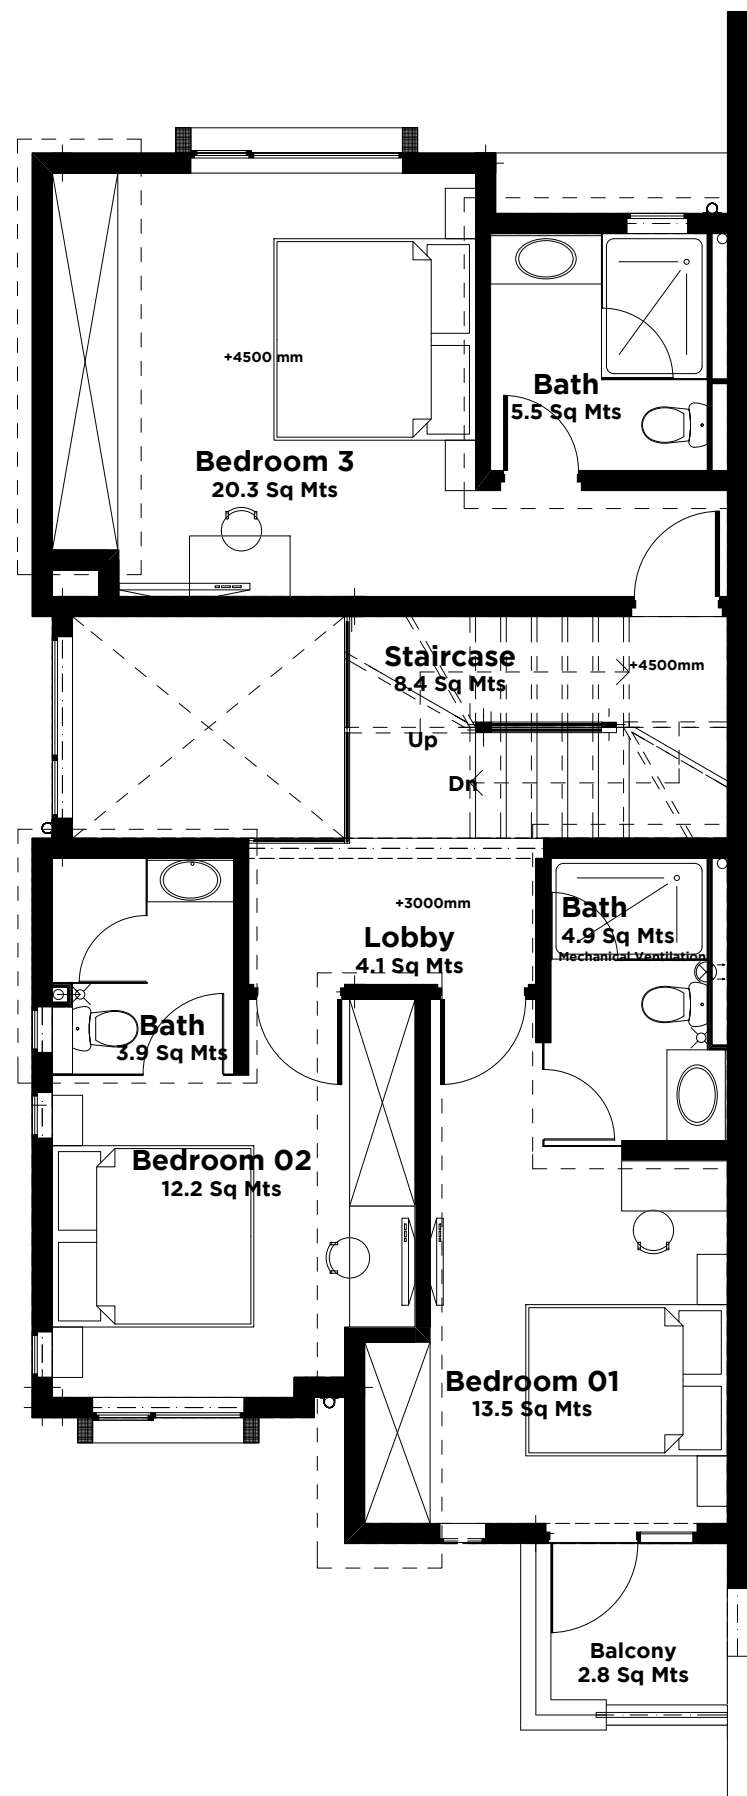

UNIT 4U
4 Bedroom
269 Sq Mts

Ground Floor Plan

First Floor Plan

Second Floor Plan