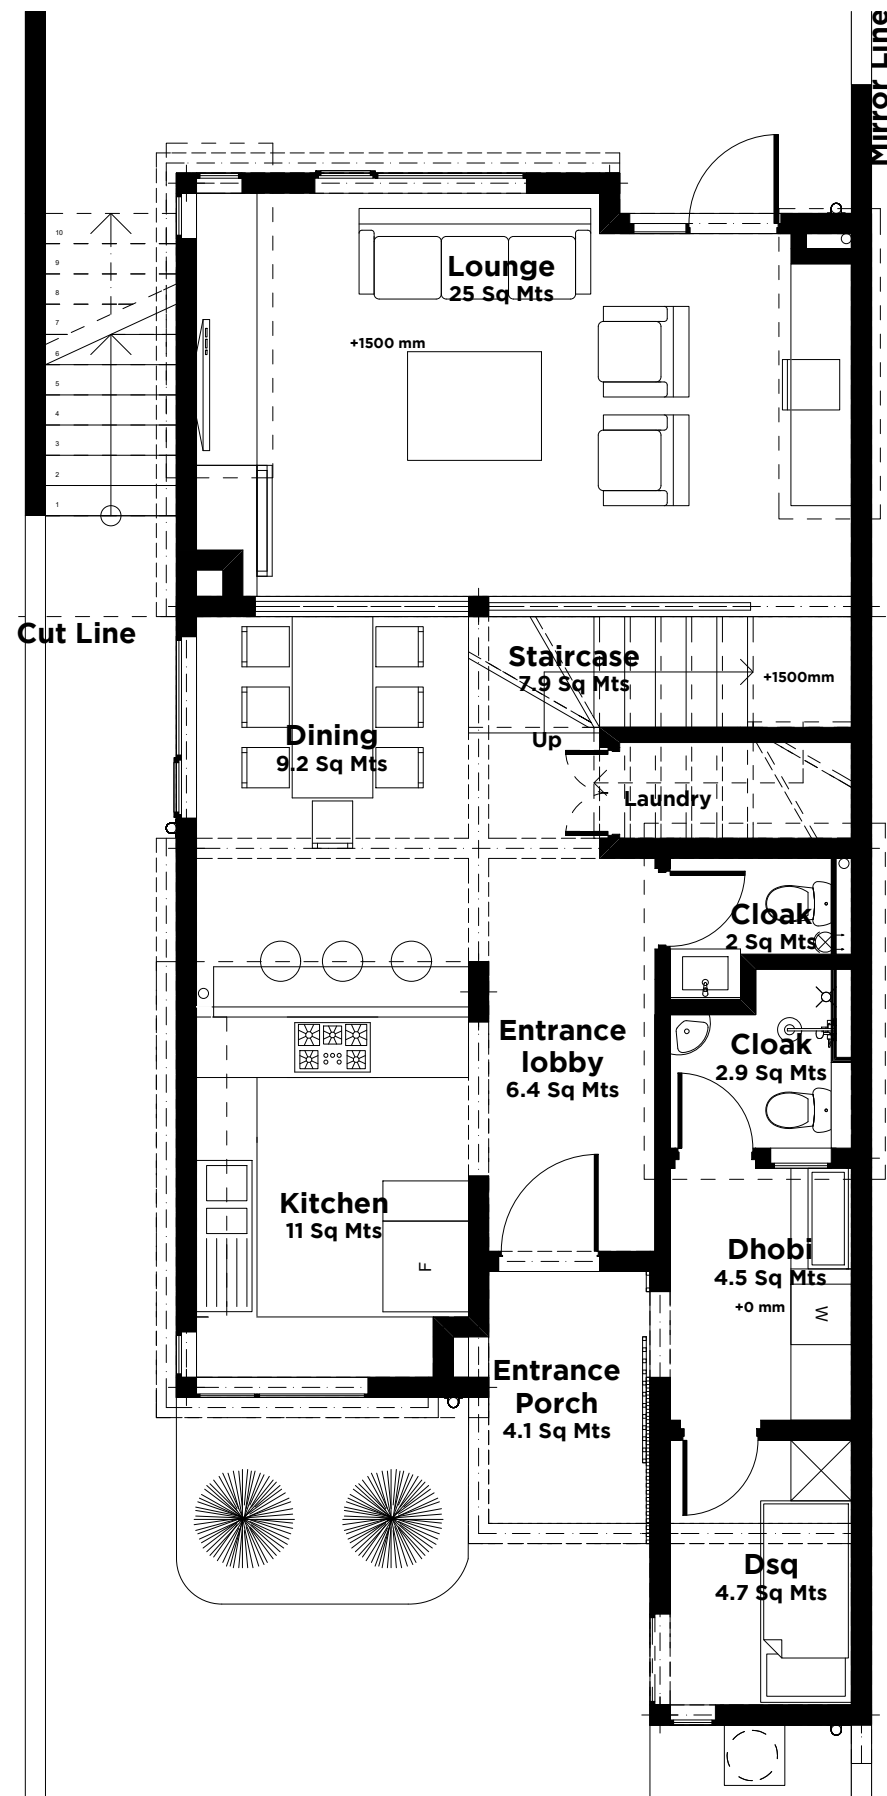

UNIT 4U
4 Bedroom
269 Sq Mts

Ground Floor Plan

First Floor Plan

Second Floor Plan