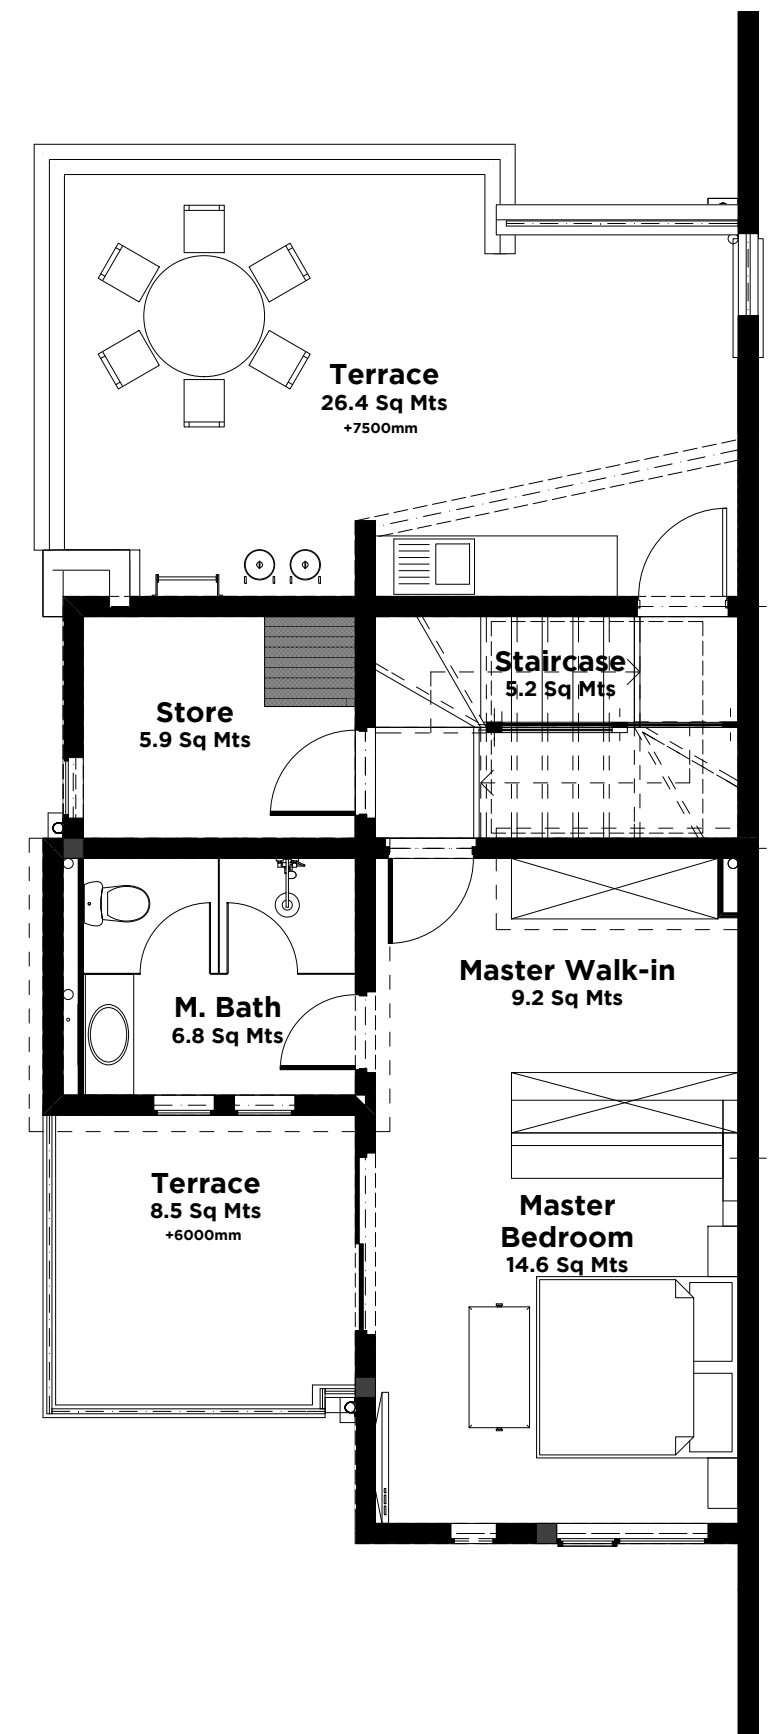

UNIT 4U
4 Bedroom
269 Sq Mts

Ground Floor Plan

First Floor Plan

Second Floor Plan